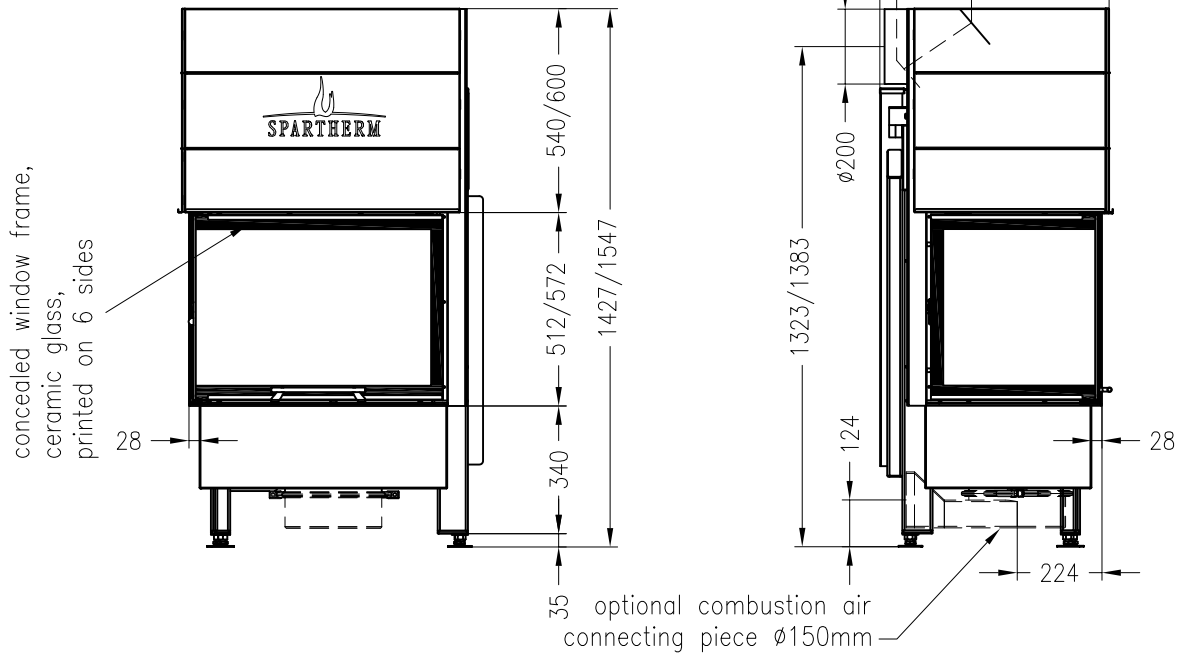

Fireplace insert Varia 2Lh-4S

elevating door

Linear 4S

as at: 11/2010

front view
M~1:20

side view
M~1:20

horizontal section
M~1:10

All representations and drawings are protected by applicable copyright laws.
Utilisation or publication, including individual details, only with our written approval.
Technical data subject to change. Errors and omissions excepted.