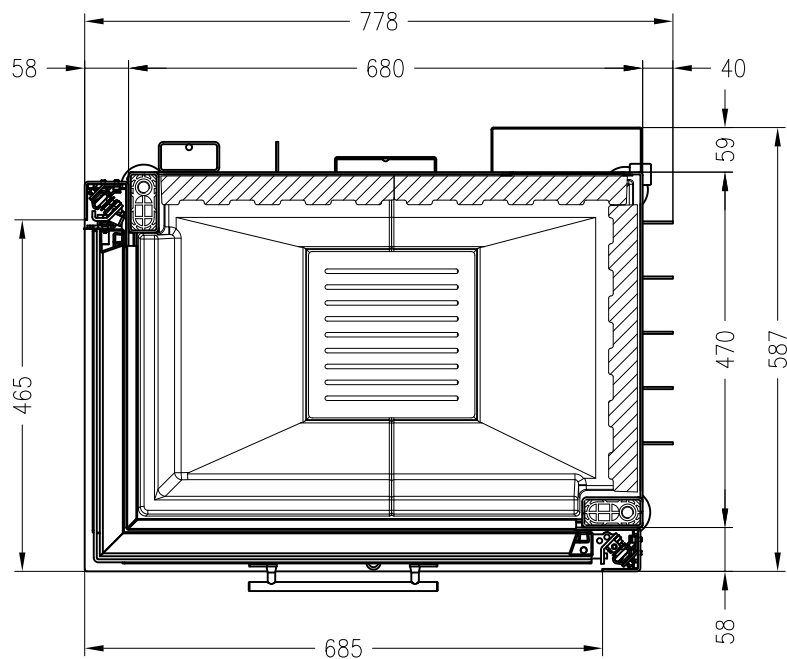

Fireplace insert Varia 2Lh-4S

elevating door

Linear 4S

as at: 11/2010

front view
M~1:20

side view
M~1:20

horizontal section
M~1:10

All representations and drawings are protected by applicable copyright laws.
Utilisation or publication, including individual details, only with our written approval.
Technical data subject to change. Errors and omissions excepted.